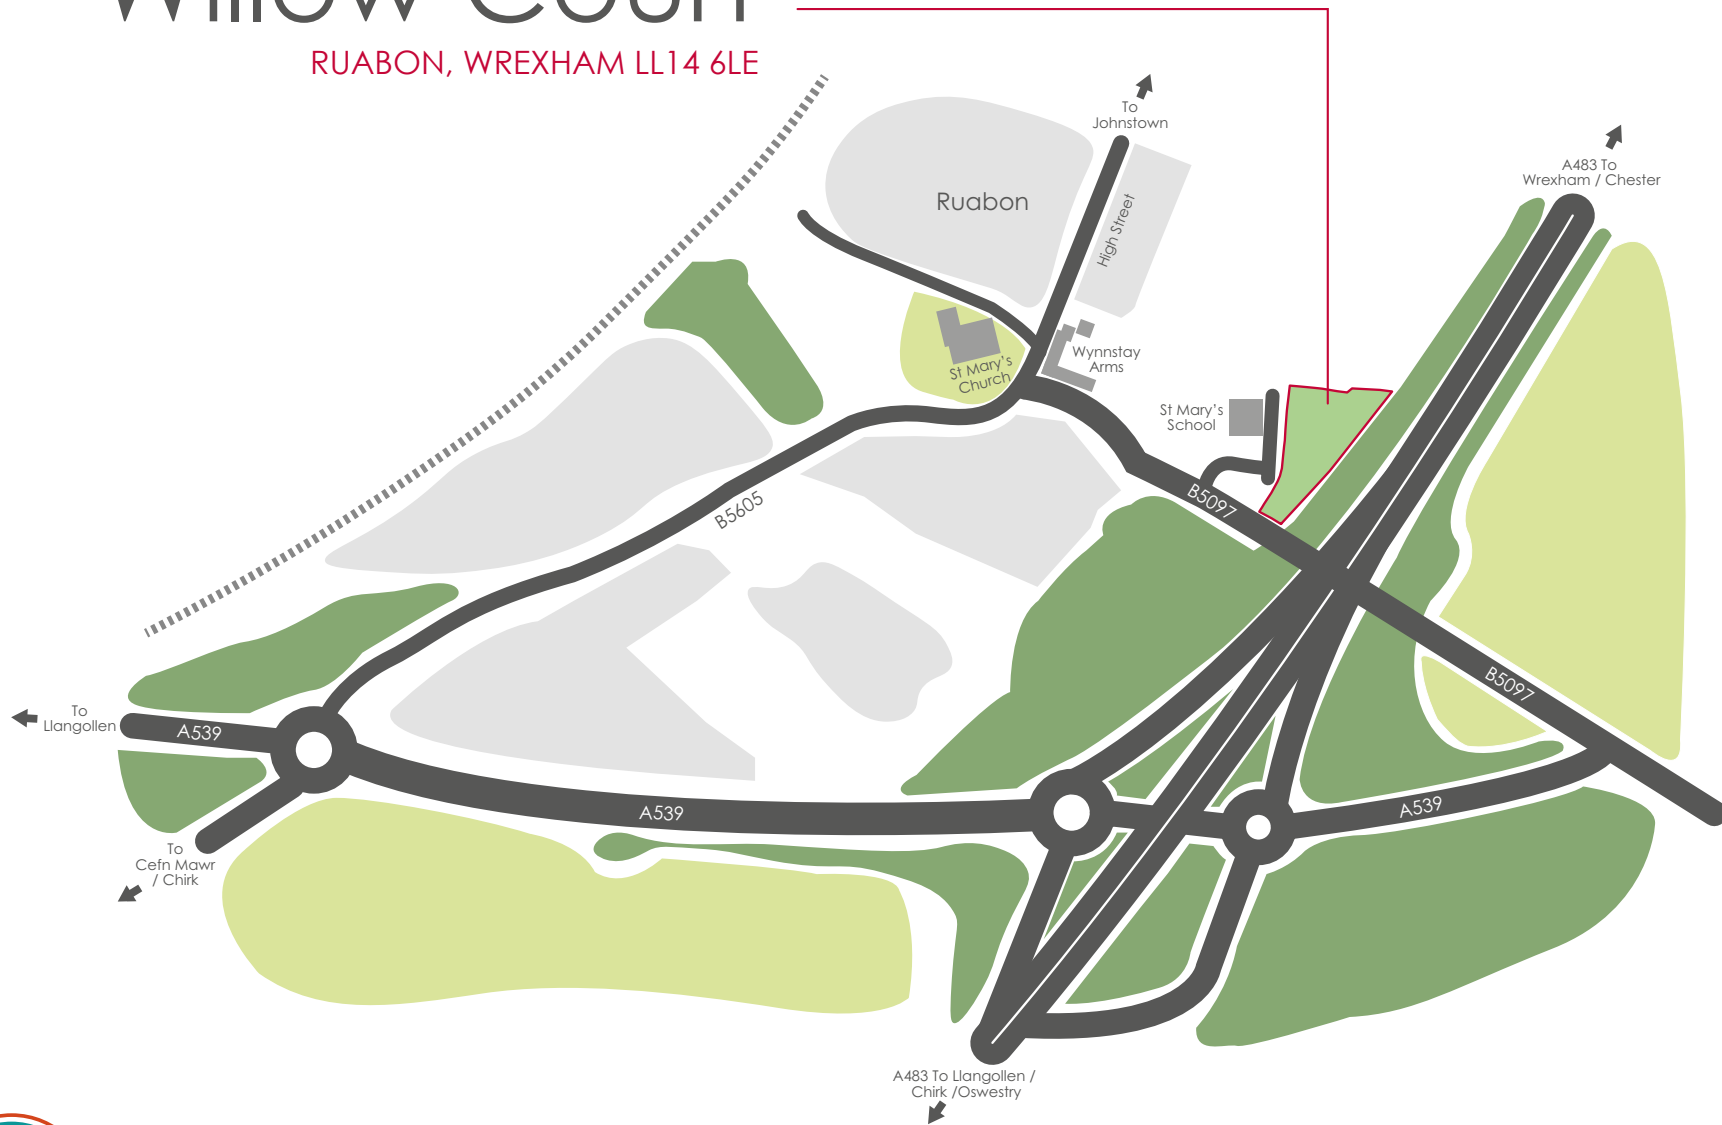

Willow Court

RUABON, WREXHAM LL14 6LE

GOWER
HOMES

KEY:

- CONWY
- BEAUMARIS
- RHUDDLAN
- RHUDDLAN +
- HARLECH

Willow Court

RUABON, WREXHAM LL14 6LE

Cefnogir gan
Lywodraeth Cymru
Supported by
Welsh Government